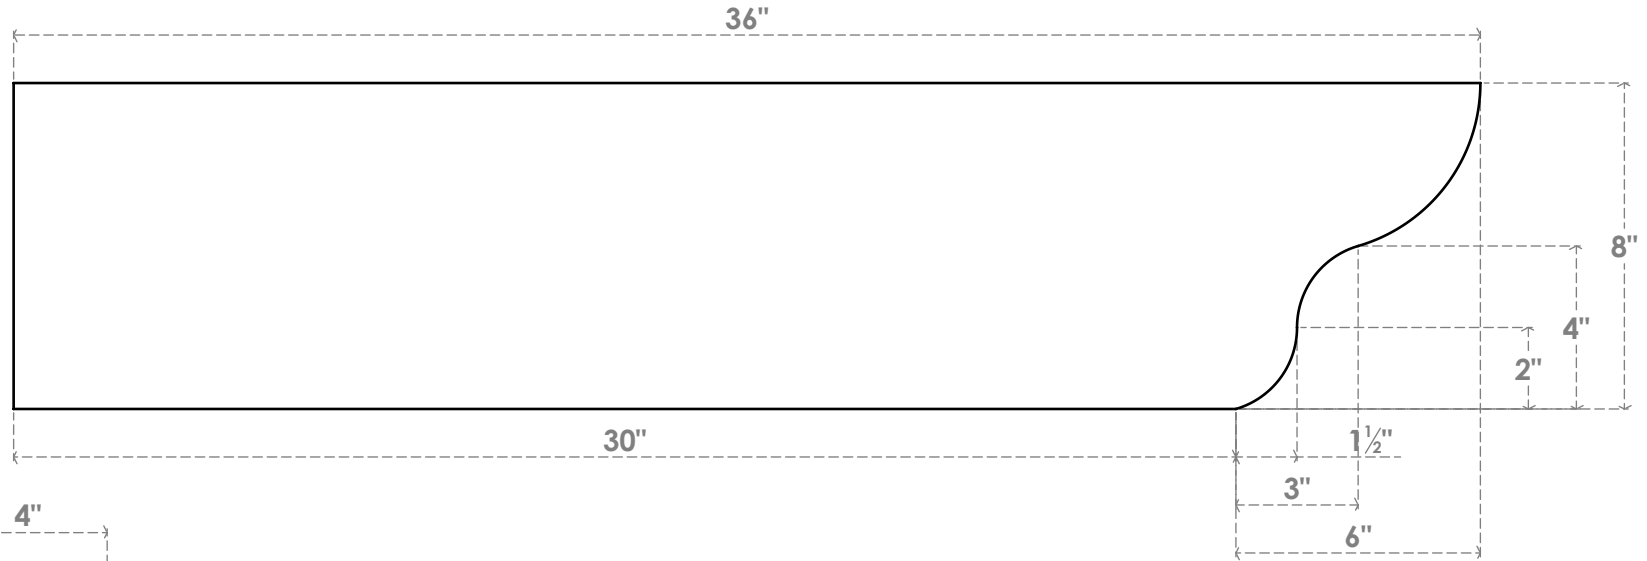

RFTP04X08X36GRN

4"W X 8"H X 36"L GREENSBORO ARCHITECTURAL GRADE PVC RAFTER TAIL

SIDE PROFILE

FRONT PROFILE

ISOMETRIC

EKENA MILLWORK
 2300 WEST MAIN ST.
 CLARKSVILLE, TX 75426
 TOLL FREE: 866-607-0453
 WWW.EKENAMILLWORK.COM