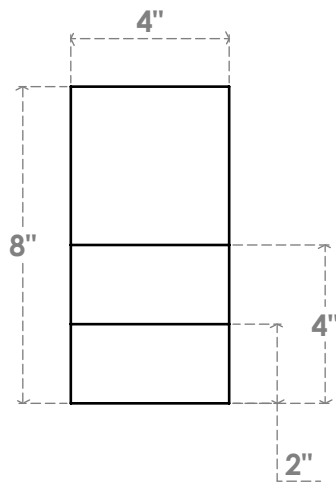

RFTP04X08X36GRN

4"W X 8"H X 36"L GREENSBORO ARCHITECTURAL GRADE PVC RAFTER TAIL

SIDE PROFILE

FRONT PROFILE

ISOMETRIC

EKENA MILLWORK
 2300 WEST MAIN ST.
 CLARKSVILLE, TX 75426
 TOLL FREE: 866-607-0453
 WWW.EKENAMILLWORK.COM